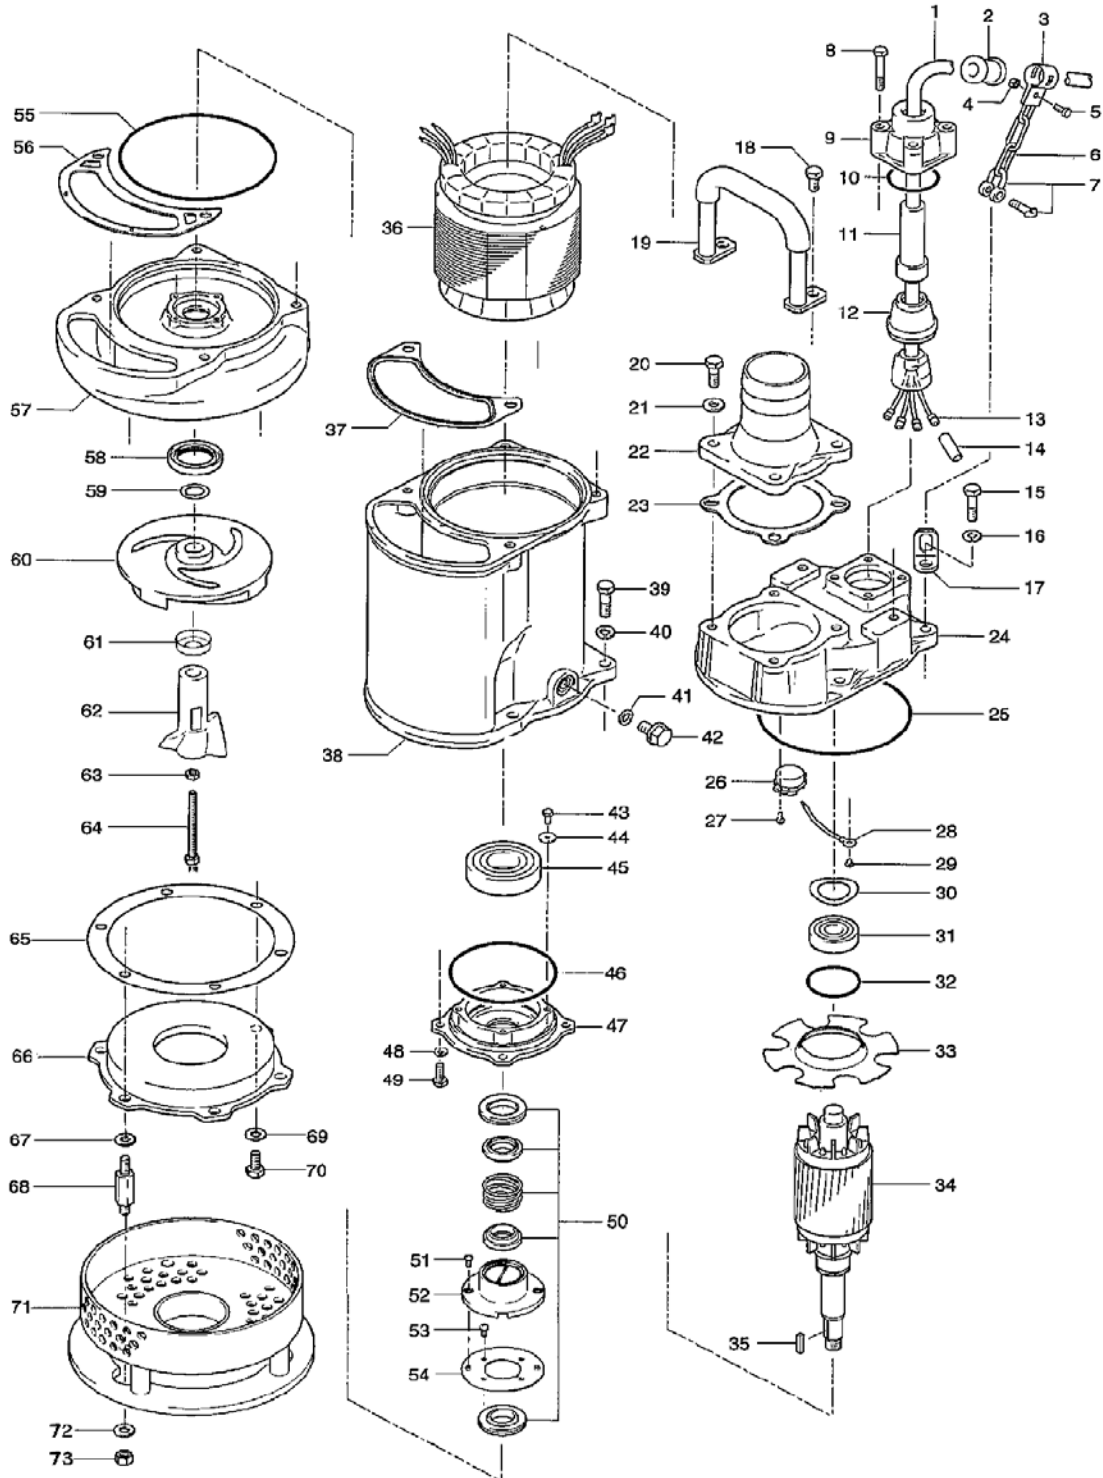

PARTS LIST		AGITATOR PUMP		6/7/2018		
ITEM	PART No.	DESCRIPTION	QTY	SIZE	MATERIAL	NOTES

EXPLODED VIEW

KTD33. 0-63

C-01554-1