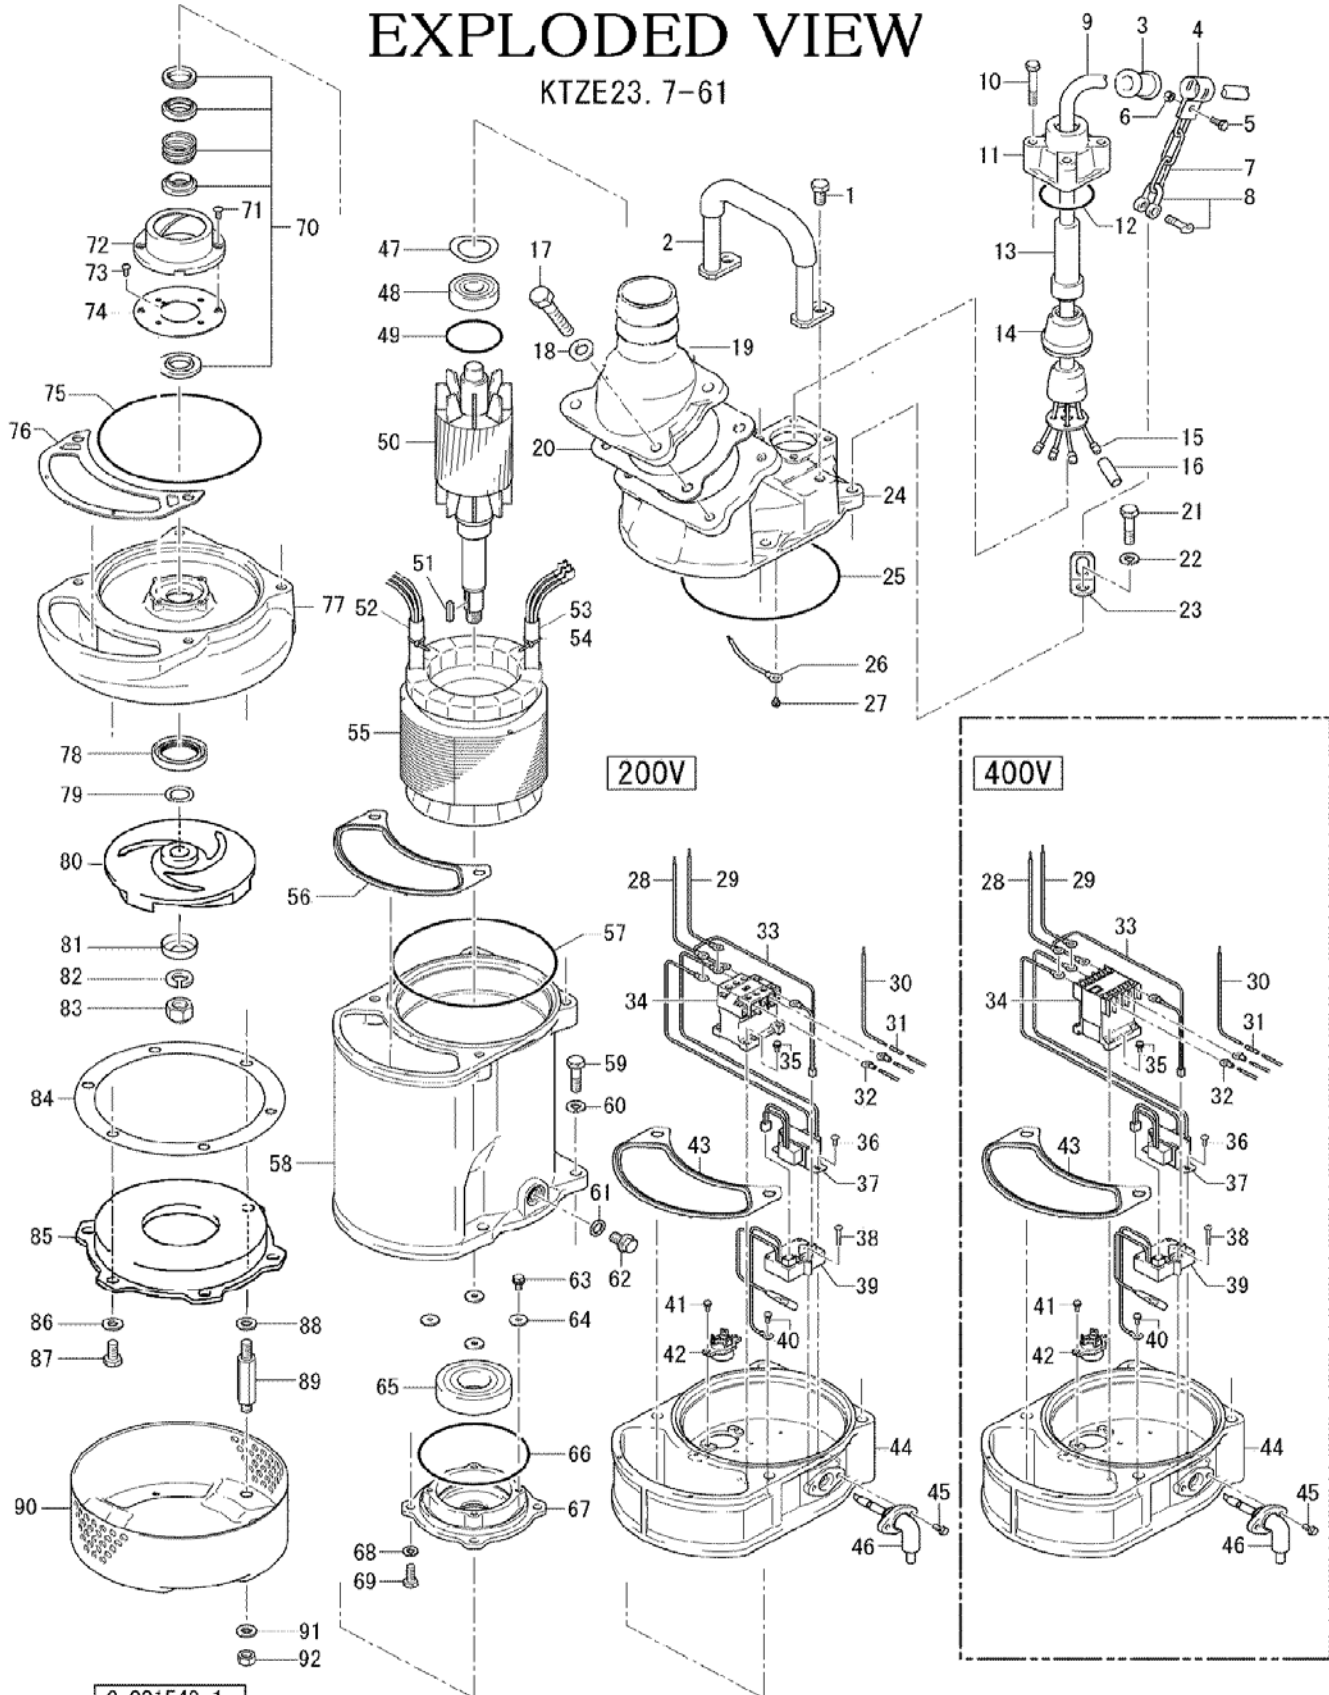

PARTS LIST		AUTOMATIC DEWATERING PUMP			6/7/2018	
ITEM	PART No.	DESCRIPTION	QTY	SIZE	MATERIAL	NOTES

EXPLODED VIEW

KTZE23. 7-61

C-001549-1

* Indicates items included in set