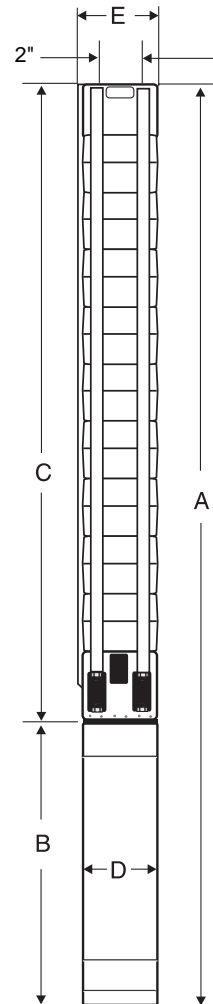

Model 60S

60 GPM

Performance Curves

FLOW RANGE: 40 -75 GPM

OUTLET SIZE: 2 " NPT

NOMINAL DIA. 4"

SPECIFICATIONS SUBJECT TO CHANGE WITHOUT NOTICE.

* Also available with 6" motor.

Performance conforms to ISO 2548 Annex B @ 5 ft. min. submergence.

DIMENSIONS AND WEIGHTS

MODEL NO.	FIG.	HP	MOTOR SIZE	DISCH. SIZE	DIMENSIONS IN INCHES					APPROX. SHIP WT.
					A	B	C	D	E	
60S20-4	A	2	4"	2" NPT	32.6	15.1	17.5	3.8	3.9	39
60S30-5	A	3	4"	2" NPT	40.7	20.6	20.1	3.8	3.9	64
60S50-7	A	5	4"	2" NPT	48.8	23.6	25.2	3.8	3.9	75
60S50-9	A	5	4"	2" NPT	53.9	23.6	30.3	3.8	3.9	80
60S75-13*	A	7 1/2	4"	2" NPT	70.1	29.6	40.5	3.8	3.9	105
60S100-18*	A	10	4"	2" NPT	97.3	43.9	53.4	3.8	3.9	160

NOTES: All models suitable for use in 4" wells, unless otherwise noted.

Weights include pump end with motor in lbs.

* Also available with 6" motor.

Fig. A

MATERIALS OF CONSTRUCTION

COMPONENT	CYLINDRICAL SHAFT (4-18 Stgs.)
Check Valve Housing	304 Stainless Steel
Check Valve	304 Stainless Steel
Diffuser Chamber	304 Stainless Steel
Impeller	304 Stainless Steel
Suction Interconnector	304 Stainless Steel
Inlet Screen	304 Stainless Steel
Pump Shaft	431 Stainless Steel
Straps	304 Stainless Steel
Cable Guard	304 Stainless Steel
Priming Inducer	316 Stainless Steel
Coupling	329/420/431 Stainless Steel**
Check Valve Seat	NBR/316 Stainless Steel
Top Bearing	NBR/316 Stainless Steel
Impeller Seal Ring	NBR/316 Stainless Steel
Intermediate Bearings	NBR/316 Stainless Steel
Shaft Washer	LCP (Vectra®)
Split Cone	304 Stainless Steel
Split Cone Nut	304 Stainless Steel
Coupling Key	Not Required**

NOTES: Specifications are subject to change without notice.

Vectra ® is a registered trademark of Hoechst Calanese Corporation.

** If using 6" non-standard motors, refer to 329/416 Stainless Steel for coupling and 302/304 for the coupling key.