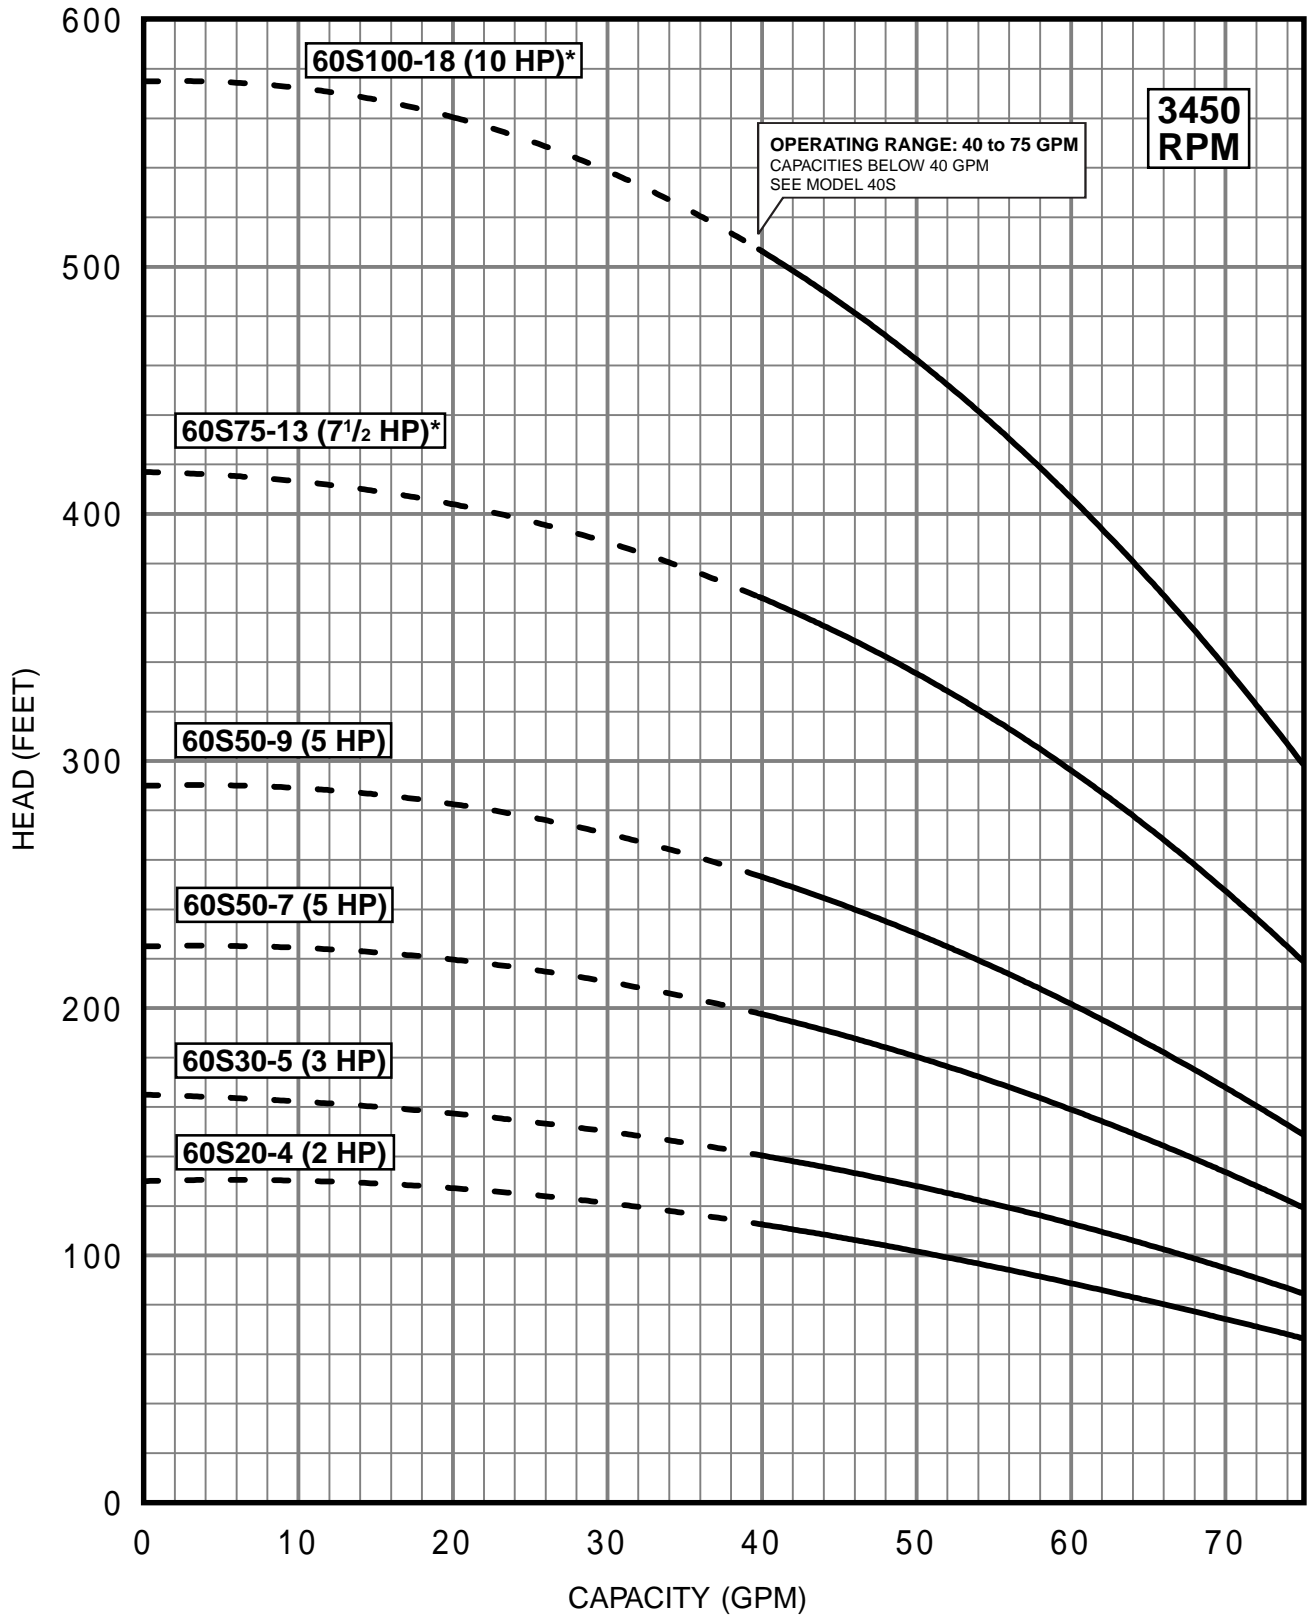

Model 60S

60 GPM

Performance Curves

FLOW RANGE: 40 -75 GPM

OUTLET SIZE: 2 " NPT

NOMINAL DIA. 4"

SPECIFICATIONS SUBJECT TO CHANGE WITHOUT NOTICE.

* Also available with 6" motor.

Performance conforms to ISO 2548 Annex B @ 5 ft. min. submergence.

DIMENSIONS AND WEIGHTS

MODEL NO.	FIG.	HP	MOTOR SIZE	DISCH. SIZE	DIMENSIONS IN INCHES					APPROX. SHIP WT.
					A	B	C	D	E	
60S20-4	A	2	4"	2" NPT	32.6	15.1	17.5	3.8	3.9	39
60S30-5	A	3	4"	2" NPT	40.7	20.6	20.1	3.8	3.9	64
60S50-7	A	5	4"	2" NPT	48.8	23.6	25.2	3.8	3.9	75
60S50-9	A	5	4"	2" NPT	53.9	23.6	30.3	3.8	3.9	80
60S75-13*	A	7 1/2	4"	2" NPT	70.1	29.6	40.5	3.8	3.9	105
60S100-18*	A	10	4"	2" NPT	97.3	43.9	53.4	3.8	3.9	160

NOTES: All models suitable for use in 4" wells, unless otherwise noted.

Weights include pump end with motor in lbs.

* Also available with 6" motor.

Fig. A

MATERIALS OF CONSTRUCTION

COMPONENT	CYLINDRICAL SHAFT (4-18 Stgs.)
Check Valve Housing	304 Stainless Steel
Check Valve	304 Stainless Steel
Diffuser Chamber	304 Stainless Steel
Impeller	304 Stainless Steel
Suction Interconnector	304 Stainless Steel
Inlet Screen	304 Stainless Steel
Pump Shaft	431 Stainless Steel
Straps	304 Stainless Steel
Cable Guard	304 Stainless Steel
Priming Inducer	316 Stainless Steel
Coupling	329/420/431 Stainless Steel**
Check Valve Seat	NBR/316 Stainless Steel
Top Bearing	NBR/316 Stainless Steel
Impeller Seal Ring	NBR/316 Stainless Steel
Intermediate Bearings	NBR/316 Stainless Steel
Shaft Washer	LCP (Vectra®)
Split Cone	304 Stainless Steel
Split Cone Nut	304 Stainless Steel
Coupling Key	Not Required**