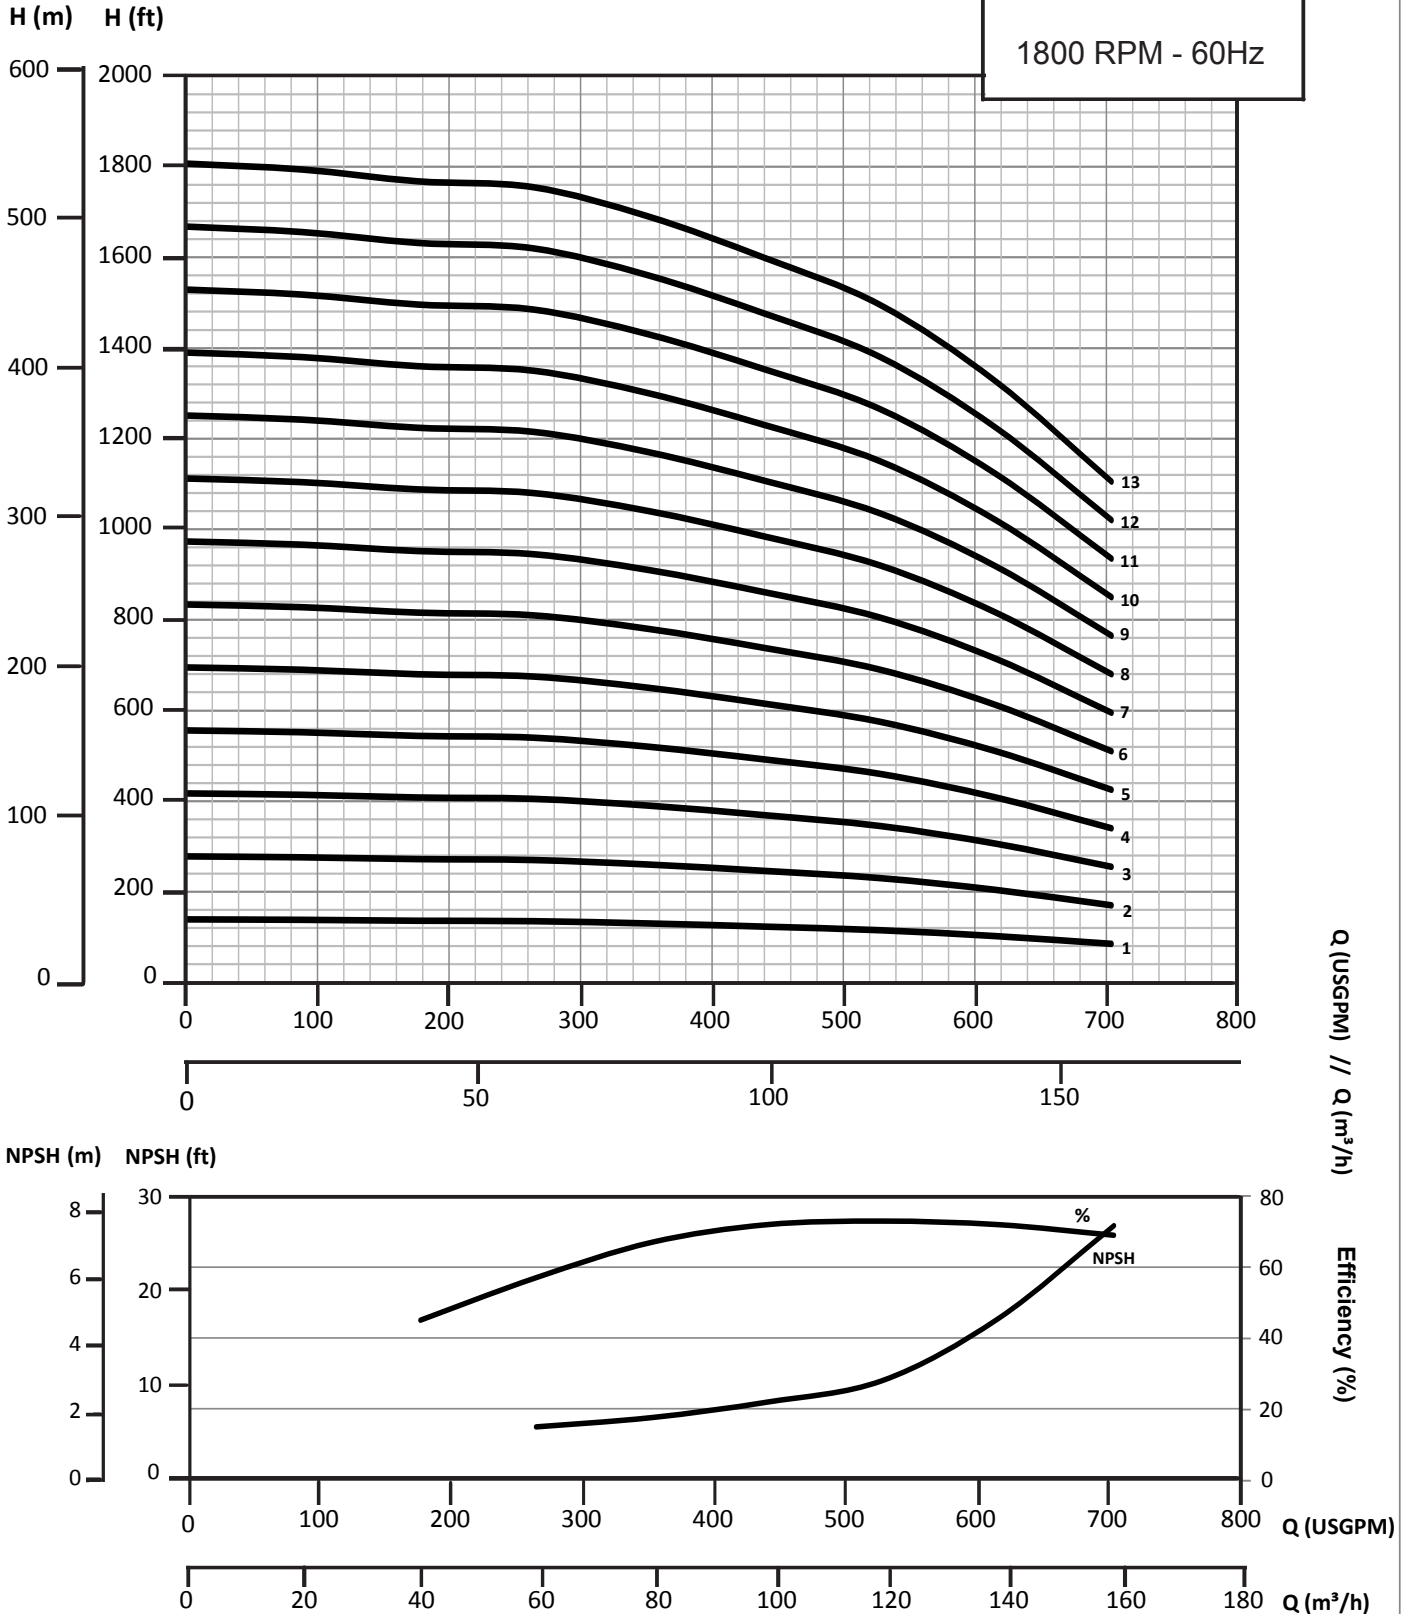

Technojet Performance curve

Technojet MH 100-150 1800 RPM

- Standard construction
- SS Duplex construction

1800 RPM - 60Hz

Technojet Power curve

Technojet MH 100-150 1800 RPM

- Standard construction
- SS Duplex construction

1800 RPM - 60Hz

P (Kw) P (hp)